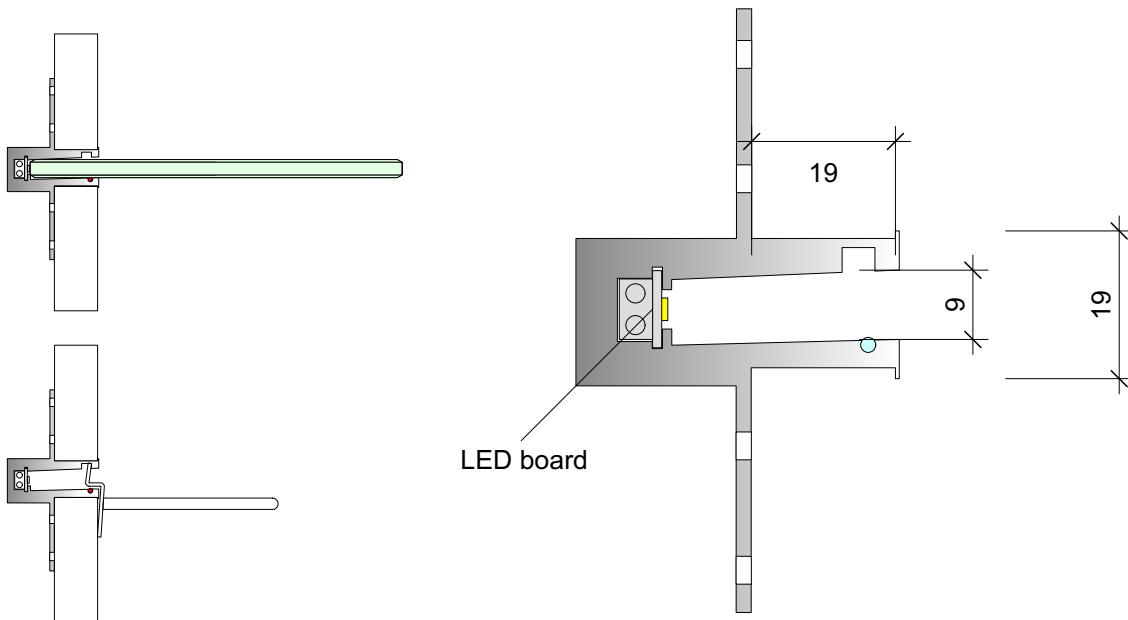

FBTN 16

19,90 €

a pair of small shelf support for all current shelving frames with the grid of 35mm and 50 mm for easy wiring the slots in the rear panel

**Shelf support MITTE**

a pair of shelf support for free standing shelf columns

FBHS 16 50

33,90 €

**Glas shelf profil**

the glass shelf can be installed without supports.

GBRP 16 1000 E

38,90 €

Blister-hook powdercoated, 100 mm

BT 16 100 P

3,90 €

Blister-hook powdercoated, 150 mm

BT 16 150 P

4,40 €

Blister-hook powdercoated, 200 mm

BT 16 200 P

5,90 €

Slotted rail half, alu. an., grid 50 mm, per meter  
 Slotted rail half, alu. an., grid 35 mm, per meter

RSH 16 50 E  
 RSH 16 35 E

12,90 €  
 12,90 €

Slotted rail, alu. an., grid 50 mm, per meter  
 Slotted rail, alu. an., grid 35 mm, per meter

RH 16 50 E  
 RH 16 35 E

16,90 €  
 16,90 €

Slotted rail double alu. an., grid 50 mm, per meter  
 Slotted rail double alu. an., grid 35 mm, per meter