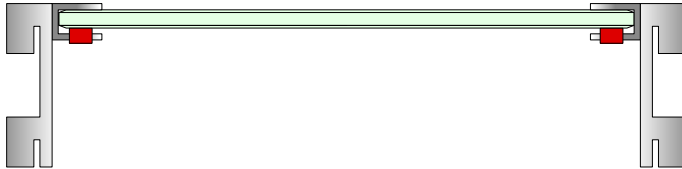

FBTN 16

19,90 €

a pair of small shelf support for all current shelving frames with the grid of 35mm and 50 mm for easy wiring the slots in the rear panel

**Shelf support MITTE**

a pair of shelf support for free standing shelf columns

FBHS 16 50

33,90 €

**Glas shelf profil**

the glass shelf can be installed without supports.

GBRP 16 1000 E

38,90 €

Blister-hook powdercoated, 100 mm

BT 16 100 P