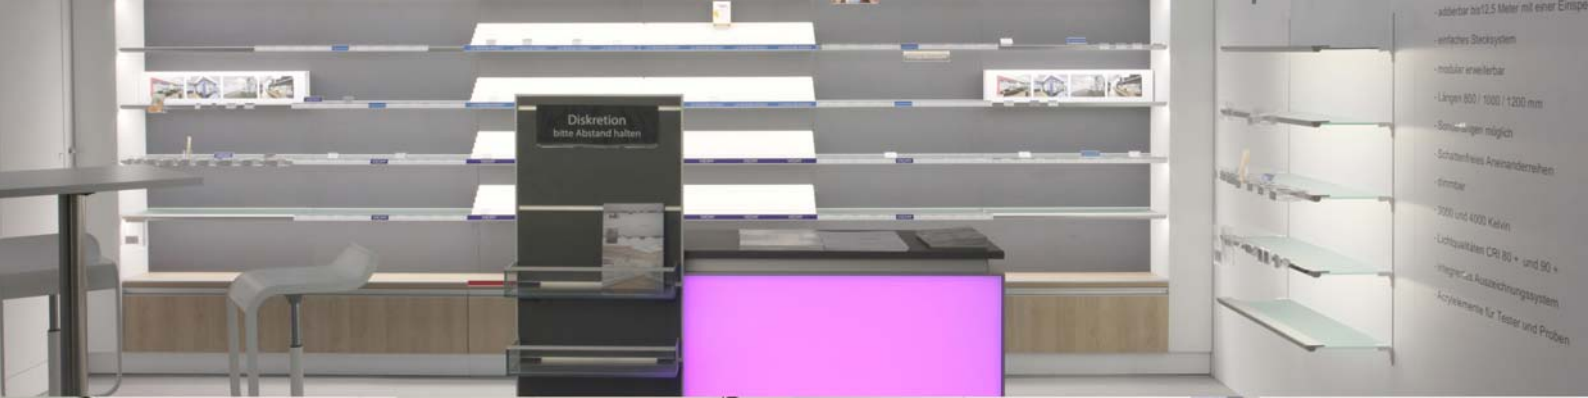

# Product catalogue 2017 Display system

■ Made  
■ in  
■ Germany

S 2

bredel.de p.o.s

Slatted wall support LINE 50 mm, E6EV1 anodized	LWT 16 50 E	3,50 €
Slatted wall support LINE , 1000 mm, E6EV1 anodized	LWT 16 100 E	29,90 €
Slatted wall support LINE , powderco., RAL 9003 wight	LWT 16 50 W	4,50 €
Slatted wall support LINE , 1000 mm, RAL 9003 wight	LWT 16 100 W	34,50 €
Slatted wall support LINE pulverbe., RAL 7015 grey	LWT 16 50 G	4,50 €
Slatted wall support LINE , 1000 mm, RAL 7015 grey	LWT 16 100 G	34,50 €